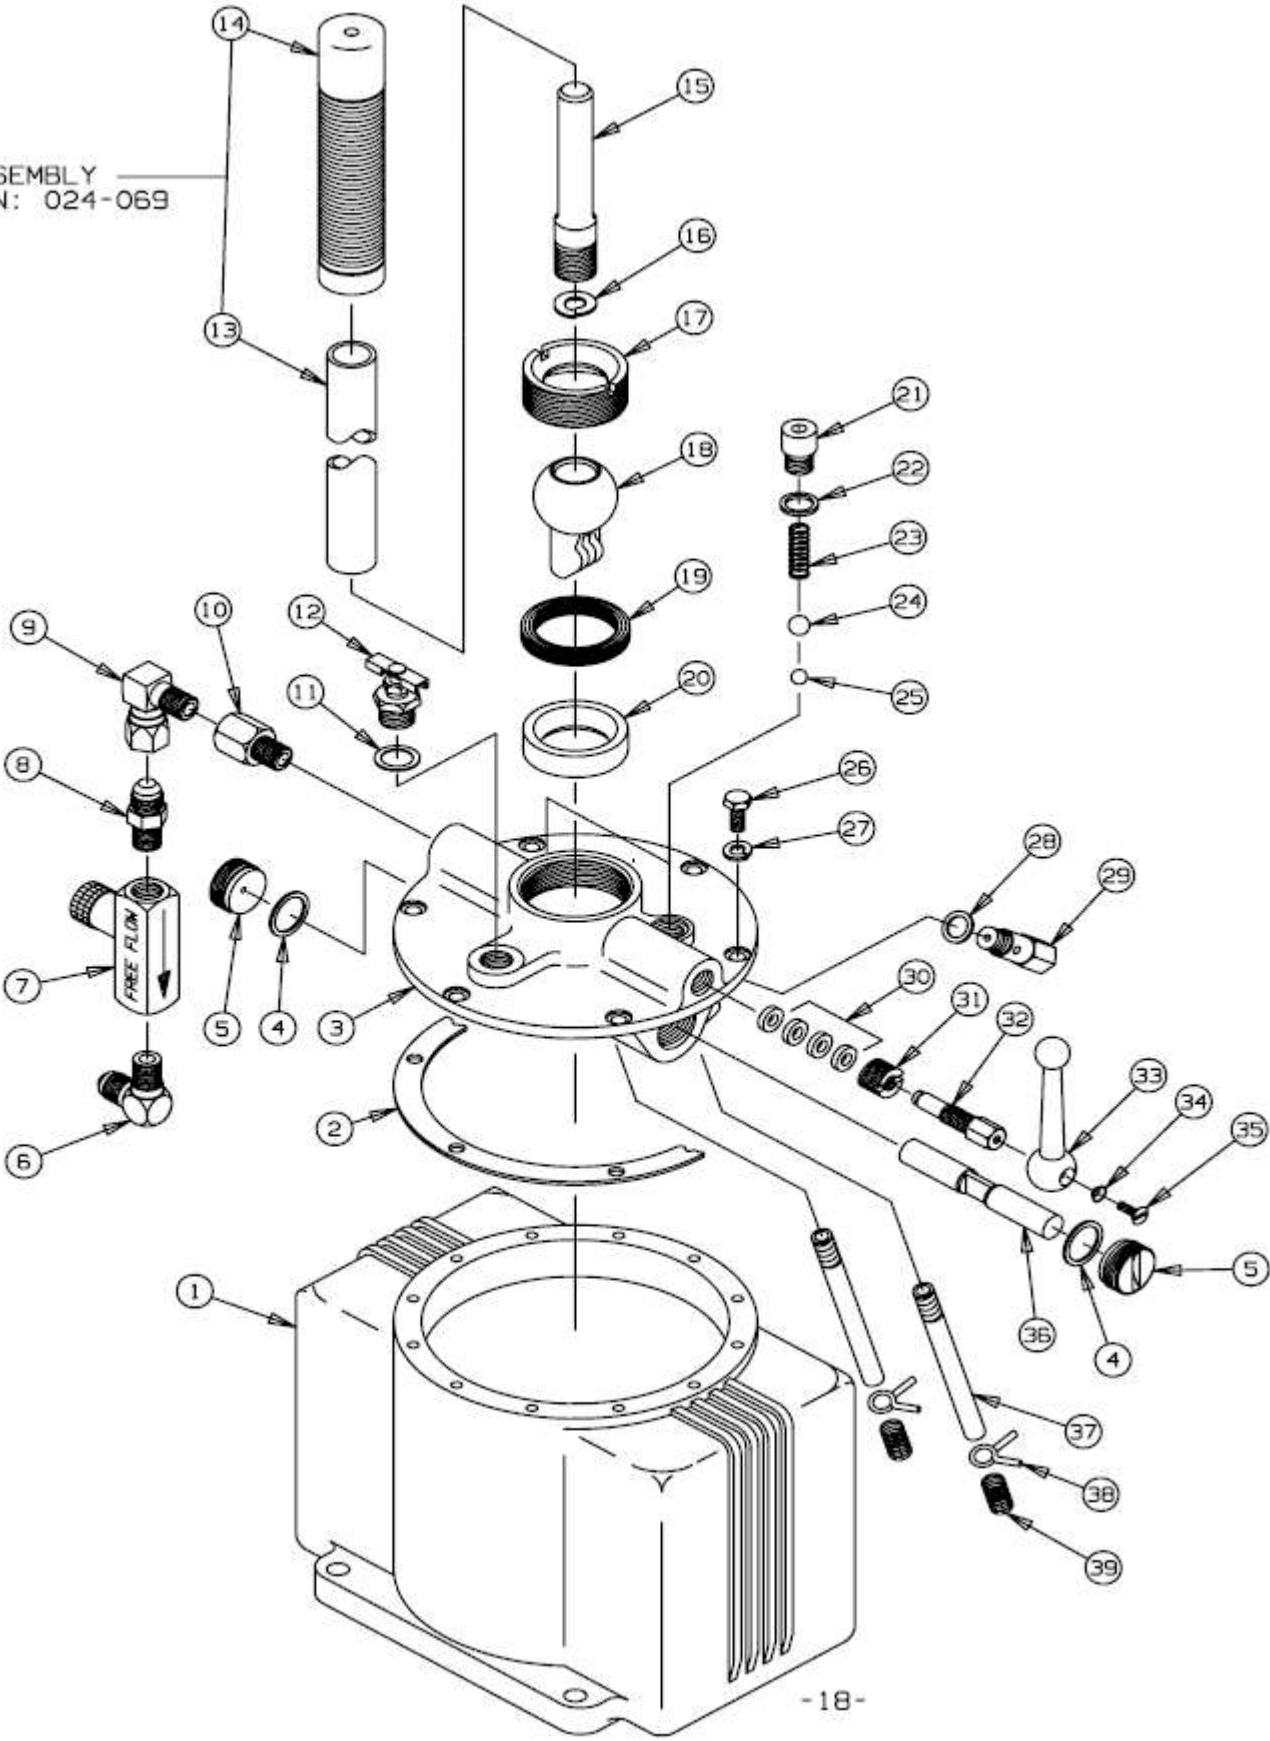

# ENERPAC PUMP PARTS DIAGRAM

ASSEMBLY  
P/N: 024-069

# ENERPAC PUMP PARTS LISTING

Effective March 2018

ITEM NO.	QTY.	DESCRIPTION	JH P/N	REPAIR KIT 024-019	REPAIR KIT 024-029	PUMP ASSY. 024-066	HANDLE ASSY. 024-069	PARTS PRICE
1	1	RESERVOIR				X		
2	1	RESERVOIR GASKET		X		X		
3	1	BASE				X		
4	2	GASKET		X		X		
5	2	PLUG				X		
6	1	90° ELBOW FITTING	024-031					\$ 10.00
7	1	FLOW CONTROL	024-037					\$ 121.00
8	1	CONNECTOR FITTING	024-062					\$ 4.20
9	1	90° ELBOW SWIVEL FITTING	024-067					\$ 11.50
10	1	ADAPTER FITTING	024-065					\$ 16.50
11	1	GASKET				X		
12	1	VENT PLUG				X		
13	1	PIPE HANDLE	024-070				X	
14	1	GRIP	024-024				X	
15	1	HANDLE ADAPTER	024-017					\$ 47.00
16	1	LOCK WASHER	002-057					\$ 0.30
17	1	CAP	024-078			X		\$ 33.00
18	1	ROCKER ARM	024-026			X		\$ 110.00
19	1	PACKING		X		X		
20	1	SEAT	024-077			X		\$ 33.00
21	2	PLUG				X		
22	2	GASKET		X		X		
23	2	SPRING		X		X		
24	2	BALL		X		X		
25	2	BALL		X		X		
26	6	HEX SCREW				X		
27	6	LOCK WASHER				X		
28	1	GASKET		X		X		
29	1	RELIEF VALVE				X		
30	4	PACKING		X	X	X		
31	1	NUT			X	X		
32	1	RELEASE VALVE SPINDLE			X	X		
33	1	LEVER			X	X		
34	1	WASHER			X	X		
35	1	SCREW			X	X		
36	1	PISTON				X		
37	2	OIL TUBE				X		
38	2	RETAINING RING				X		
39	2	SCREEN				X		
	NEW	PUMP W/ FLOW CONTROL	024-074					\$ 1,200.00
		PUMP W/O FLOW CONTROL	024-066					\$ 1,100.00
		HANDLE ASSEMBLY	024-069					\$ 55.00
		REPAIR KIT	024-029					\$ 66.00
		REPAIR KIT	024-019					\$ 120.00