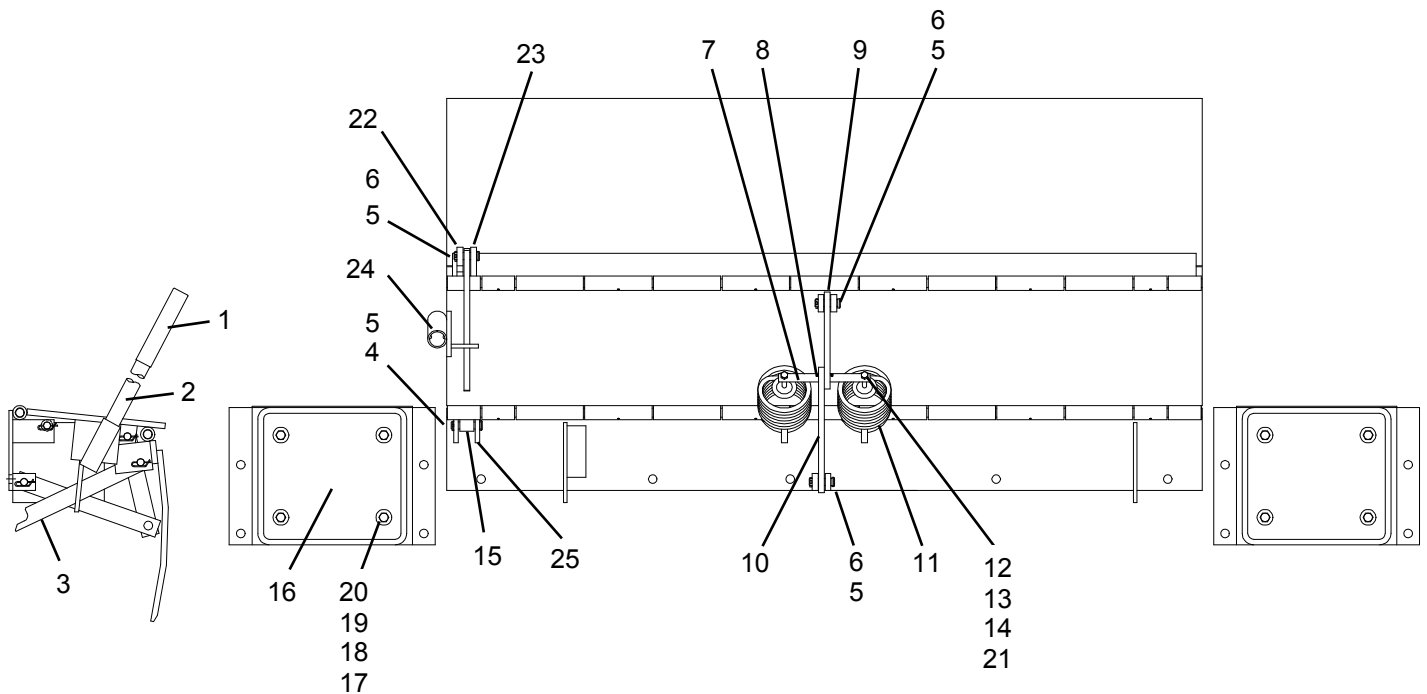

SET Parts List

PARTS LIST: DOCK LEVELER ASSEMBLY

ITEM	QTY	DESCRIPTION	P/N
1	1	Handle Grip, Vinyl (Replacement)	024-023
2	1	Lever, Operating, Removable, W/Grip	095-352
3	1	Link, Extender, Lip	7226B01
4	1	Pin, Clevis, 5/8" x 2-1/2"	002-141
5	4	Ring, Rue, 5/8", .072", Pltd	002-147
6	3	Pin, Clevis, 5/8" x 2"	002-140
7	1	Shaft, Support, Spring	7219B01
8	2	Pin, Spring, Roll, 3/16" x 1-1/2"	002-065
9	1	Link, Shaft, Spring, Upper	7224B01
10	1	Link, Shaft, Spring, Lower	7225B01
11	2	Spring, Extension (20K)	5539B01
		Spring, Extension (30K)	5539B02
12	2	Nut, Hx, 3/8"-16, Pltd	024-028
13	2	Scr, Hh, Gr2, 3/8"-16 x 5-1/2"	002-143
14	2	Wshr, Fl, Fender, 2" O.D.	002-144
15	1	Bushing, Link, Extender, Lip	7384B01
16	2	Bumper, Molded, 12" x 13" x 4"	SEL-04-00015
17	8	Src, Hh, Gr2, 1/2"-13 x 3"	002-071
18	8	Wshr, Fl, Std, 1/2"	009-004
19	8	Nut, Hx, 1/2"-13	002-145
20	8	Wshr, Lock, 1/2"	002-146
21	2	Nut, Lock, Nylon, 3/8"-16, Pltd	002-148
22	1	Yoke, Link, Lip Extender, Tall <i>(Welded)</i>	7223B03
23	1	Yoke, Link, Lip Extender, Short <i>(Welded)</i>	7223B02
24	1	Sub-Weldment, Handle Socket <i>(Welded)</i>	7232BA
25	2	Yoke, Pin, Bearing <i>(Welded)</i>	7220B01